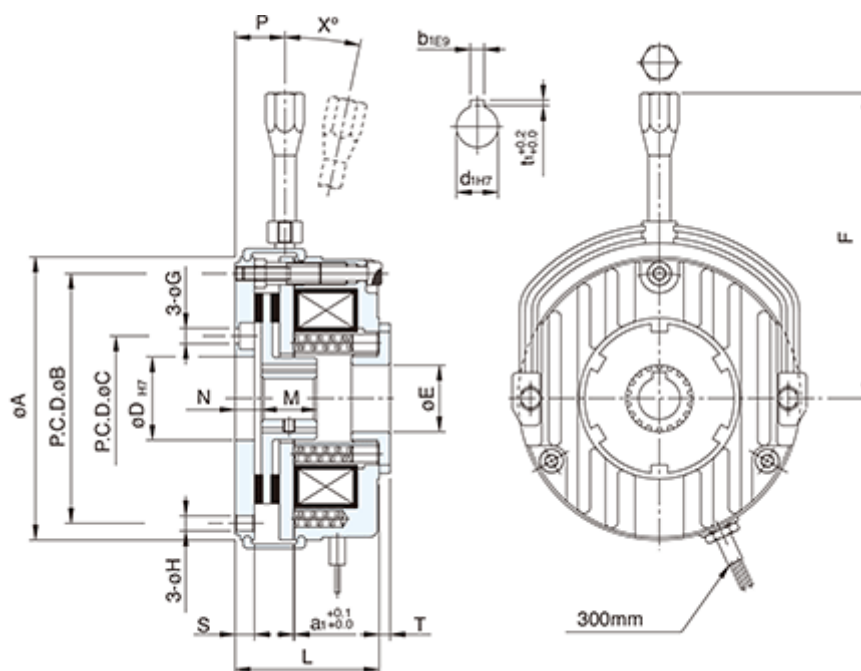

Article number: 2599601008315

Description: CT Brake complete ABS0S8AA
205VDC 8Nm Hub Bore Keyway $\varnothing 15\text{mm}$

Measures

A = 102	F = 110	T = 4
a1 = 0.2	G = 5.5	t1 = 2,3
B = 90	H = 5.5	X = 8
b1 = 5	L = 52	
C = 45	M = 20	
D = 30	N = 9.5	
d1 = 15	P = 25	
E = 24	S = 7	